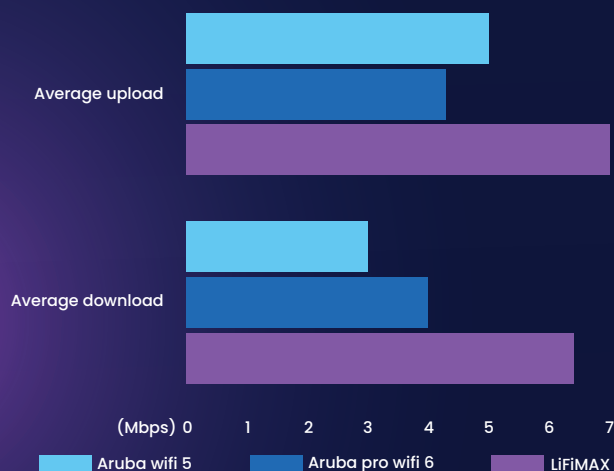

Ultra-secure connectivity

Rather than using radio waves, LiFi uses the light spectrum to transmit and receive data. Light has a significant advantage: it doesn't pass through walls. The use of light to exchange data allows to physically secure connectivity within a defined area. LiFi is therefore, by nature unhackable, undetectable and non-interferable thus offering the absolute security of your connectivity.

In order to provide additional security, Oledcomm has developed the LiFiMAXController®, a software program integrated to the access point allowing the complete management and configuration of your network infrastructure.